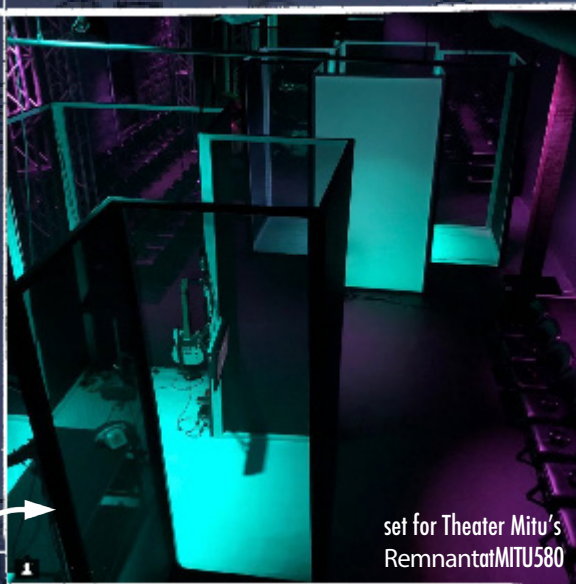

MITU580

A NEW INTERDISCIPLINARY ARTS SPACE IN GOWANUS, BROOKLYN

THE SPACE

Located at 580 Sackett St. in the heart of Gowanus, a former glass recycling facility is now Theater Mitu's newly renovated home. MITU580 is 2,400 square feet of flexible, artist-run space for unique gatherings where interdisciplinary arts practice is interrogated, incubated, and produced. MITU580 intersects the fields of performance, installation art, new media, and design.

set for Theater Mitu's
Remnant at MITU580

Vectorworks rendering of Remnant set

THE SPECS

DIMENSIONS: modular performance space is 67'x24'
HEIGHT: 15' floor to grid
SEATING: raked modular risers seat 64 patrons
LOBBY: flexible front room is 26'x14'

- fully networked lighting & sound equipment
- 60 full-color LED lighting instruments
- 24-input, 48-channel digital audio mixer
- brand-new speaker system: mains, fills, and sub-woofers
- 3 projectors, 20 displays