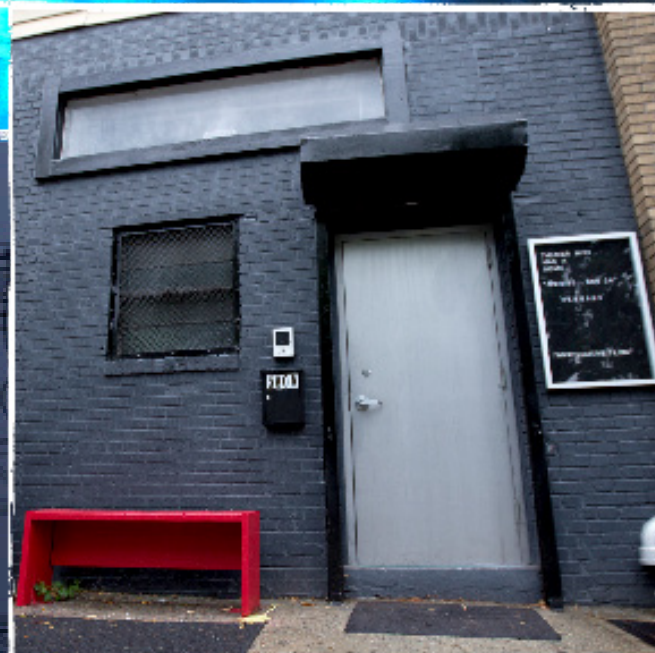

MITU580

A NEW INTERDISCIPLINARY ARTS SPACE IN GOWANUS, BROOKLYN

THE SPACE

Located at 580 Sackett St. in the heart of Gowanus, a former glass recycling facility is now Theater Mitu's newly renovated home. MITU580 is 2,400 square feet of flexible, artist-run space for unique gatherings where interdisciplinary arts practice is interrogated, incubated, and produced. MITU580 intersects the fields of performance, installation art, new media, and design.

set for Theater Mitu's
Remnant at MITU580

Vectorworks rendering of Remnant set

THE SPECS

DIMENSIONS: modular performance space is 67'x24'
HEIGHT: 15' floor to grid
SEATING: raked modular risers seat 64 patrons
LOBBY: flexible front room is 26'x14'

- fully networked lighting & sound equipment
- 60 full-color LED lighting instruments
- 24-input, 48-channel digital audio mixer
- brand-new speaker system: mains, fills, and sub-woofers
- 3 projectors, 20 displays