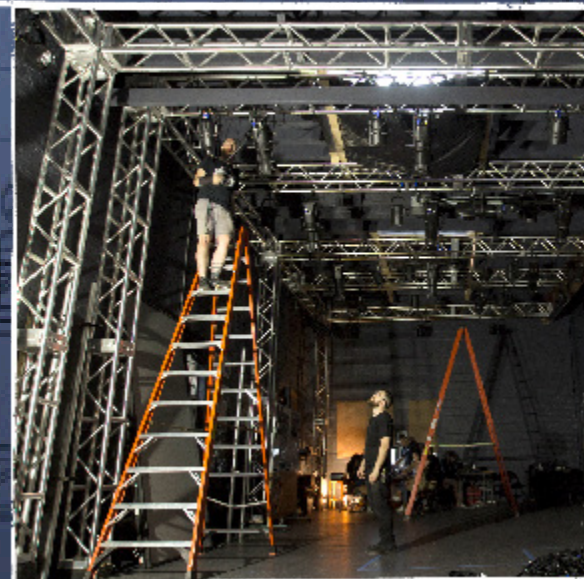

FOR MORE INFORMATION ABOUT MITU580, THEATER MITU, OR RENTING OUR SPACE, PLEASE CONTACT: rentals@theatermitu.org
OR VISIT: www.theatermitu.org
FACEBOOK: [facebook.com/mitu580](https://www.facebook.com/mitu580) & [facebook.com/theatermitu](https://www.facebook.com/theatermitu)
INSTAGRAM: [@mitu580](https://www.instagram.com/mitu580) & [@theatermitu](https://www.instagram.com/theatermitu)

MITU580