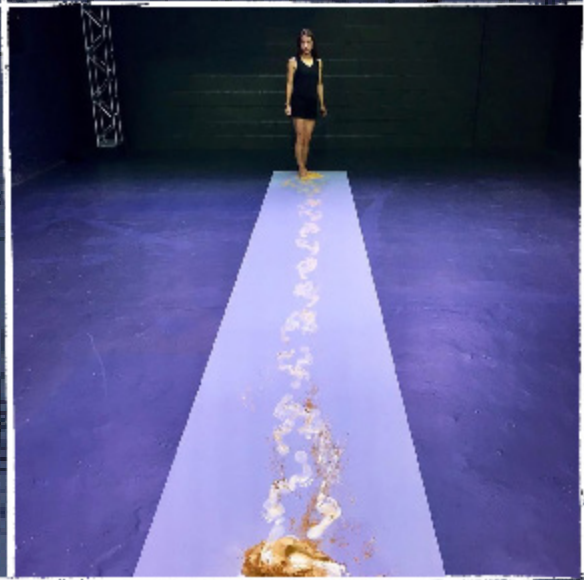

MITU580

A NEW INTERDISCIPLINARY ARTS SPACE IN GOWANUS, BROOKLYN

THE SPACE

Located at 580 Sackett St. in the heart of Gowanus, a former glass recycling facility is now Theater Mitu's newly renovated home. MITU580 is 2,400 square feet of flexible, artist-run space for unique gatherings where interdisciplinary arts practice is interrogated, incubated, and produced. MITU580 intersects the fields of performance, installation art, new media, and design.

set for Theater Mitu's
Remnant at MITU580

Vectorworks rendering of Remnant set

THE SPECS

DIMENSIONS: modular performance space is 67'x24'
HEIGHT: 15' floor to grid
SEATING: raked modular risers seat 64 patrons
LOBBY: flexible front room is 26'x14'